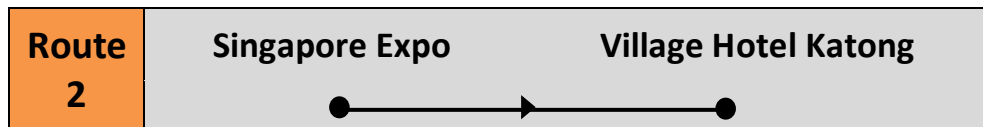

FHFB2022 and PWSG2022 Shuttle Bus Schedule

Singapore Expo to Official Hotels		
5 – 7 September 2022 First Bus: 4.30pm Frequency: 30mins interval Last Bus: 6.30pm	8 September 2022 First Bus: 3.30pm Frequency: 30mins interval Last Bus: 5.30pm	Boarding Point: Coach Bay behind Hall 2